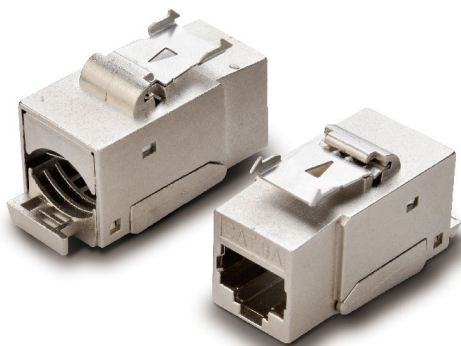

M255A-1

Cat.5e keystone jack.

- Meet ISO/IEC 11801, TIA/EIA568C.
- Used for Wall Plate.
- Fit for wires AWG22-26.
- IDC omsertopm life 200 cycles.
- Plug insertion life 750 cycles Min.
- Dielectric strength: When applied AC 750V or DC 1000V 1 minute between adjacent terminal NO change.
- Material: Using PC/ABS for cover, PC for module, phosphor bronze for IDC wire post.
- Cat.5e keystone jack 180°.

M247

Cat.5e keystone jack shielded.

- Meet ISO/IEC 11801, TIA/EIA568C.
- Cat.5e 90° Fully Shielded.

MODULES

M243

CAT5e Keystone jack shielded.

- Meet ISO/IEC 11801, TIA/EIA568C
- Own patent products.
- Fit for wires AWG22-26
- IDC omsertopm life 200 cycles
- Plug insertion life 750 cycles Min
- Dielectric strength:When applied AC 750V or DC 1000V 1 minute between adjacent terminal NO change
- Material:Using PC/ABS for cover,PC for module,phosphor bronze for IDC wire post.

M253

CAT6 Keystone jack shielded.

- Meet ISO/IEC 11801, TIA/EIA568C.
- Own patent products.
- Fit for wires AWG22-26.
- IDC omsertopm life 200 cycles.
- Plug insertion life 750 cycles Min .
- Dielectric strength:When applied AC 750V or DC 1000V 1 minute between adjacent terminal NO change.
- Material:Using PC/ABS for cover,PC for module,phosphor bronze for IDC wire post.

M254

CAT6 Keystone jack shielded.

- Meet ISO/IEC 11801, TIA/EIA568C.
- Own patent products.
- Fit for wires AWG22-26.
- IDC omsertopm life 200 cycles.
- Plug insertion life 750 cycles Min.
- Dielectric strength:When applied AC 750V or DC 1000V 1 minute between adjacent terminal NO change.
- Material:Using PC/ABS for cover,PC for module,phosphor bronze for IDC wire post.