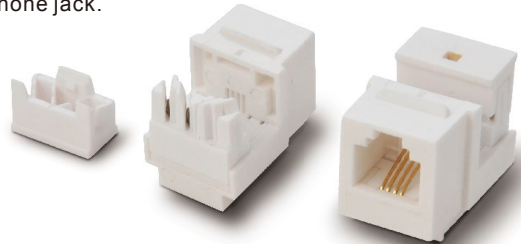

M256

Telephone jack.

- Own patent products.
- For voice system.
- Contact with gold plated.
- Fit for wire AWG22-26.