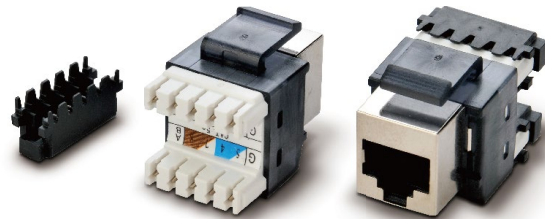

- Meet ISO/IEC 11801, TIA/EIA568C.
- Own patent products.
- Used for Wall Plate.
- Fit for wires AWG22-26.
- IDC omsertopm life 200 cycles.
- Plug insertion life 750 cycles Min.
- Dielectric strength: When applied AC 750V or DC 1000V 1 minute between adjacent terminal NO change.
- Material: Using PC/ABS for cover, PC for module, phosphor bronze for IDC wire post.
- Cat.6 keystone jack 180°.

M256

Telephone jack.

- Own patent products.
- For voice system.
- Contact with gold plated.
- Fit for wire AWG22-26.

M268

Cat.5e keystone jack Shielded

- Meet ISO/IEC 11801, TIA/EIA568C.
- Half shielded.
- Cat.5e 180° Half Shielded.
- Color: Black.

M255A-1

Cat.5e keystone jack.

- Meet ISO/IEC 11801, TIA/EIA568C.
- Used for Wall Plate.
- Fit for wires AWG22-26.
- IDC omsertopm life 200 cycles.
- Plug insertion life 750 cycles Min.
- Dielectric strength: When applied AC 750V or DC 1000V 1 minute between adjacent terminal NO change.
- Material: Using PC/ABS for cover, PC for module, phosphor bronze for IDC wire post.
- Cat.5e keystone jack 180°.

M247

Cat.5e keystone jack shielded.

- Meet ISO/IEC 11801, TIA/EIA568C.
- Cat.5e 90° Fully Shielded.

MODULES

M243

CAT5e Keystone jack shielded.

- Meet ISO/IEC 11801, TIA/EIA568C
- Own patent products.
- Fit for wires AWG22-26
- IDC omsertopm life 200 cycles
- Plug insertion life 750 cycles Min
- Dielectric strength:When applied AC 750V or DC 1000V 1 minute between adjacent terminal NO change
- Material:Using PC/ABS for cover,PC for module,phosphor bronze for IDC wire post.