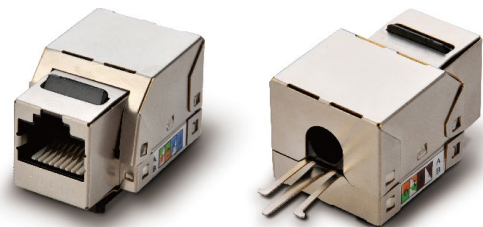

CAT 5e keystone jack for RJ45.

- Meet ISO/IEC 11801, TIA/EIA568C.
- Own patent products.
- Used for Wall Plate.
- Fit for wires AWG22-26.
- IDC omsertopm life 200 cycles.
- Plug insertion life 750 cycles Min .
- Dielectric strength:When applied AC 750V or DC 1000V 1 minute between adjacent terminal NO change.
- Material:Using PC/ABS for cover, PC for module,phosphor bronze for IDC wire post.

M256

Telephone jack.

- Own patent products.
- For voice system.
- Contact with gold plated.
- Fit for wire AWG22-26.

M268

Cat.5e keystone jack Shielded

- Meet ISO/IEC 11801, TIA/EIA568C.
- Half shielded.
- Cat.5e 180° Half Shielded.
- Color: Black.

M255A-1

Cat.5e keystone jack.

- Meet ISO/IEC 11801, TIA/EIA568C.
- Used for Wall Plate.
- Fit for wires AWG22-26.
- IDC omsertopm life 200 cycles.
- Plug insertion life 750 cycles Min.
- Dielectric strength: When applied AC 750V or DC 1000V 1 minute between adjacent terminal NO change.
- Material: Using PC/ABS for cover, PC for module, phosphor bronze for IDC wire post.
- Cat.5e keystone jack 180°.

M247

Cat.5e keystone jack shielded.

- Meet ISO/IEC 11801, TIA/EIA568C.
- Cat.5e 90° Fully Shielded.

MODULES

M243

CAT5e Keystone jack shielded.

- Meet ISO/IEC 11801, TIA/EIA568C
- Own patent products.
- Fit for wires AWG22-26
- IDC omsertopm life 200 cycles
- Plug insertion life 750 cycles Min
- Dielectric strength:When applied AC 750V or DC 1000V 1 minute between adjacent terminal NO change
- Material:Using PC/ABS for cover,PC for module,phosphor bronze for IDC wire post.