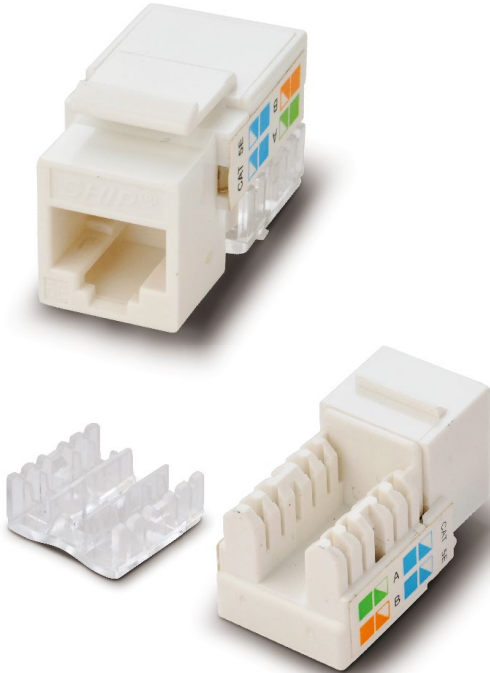

Structure Cabling

Patch Cord

Patch Panel

» **Jacks & Plugs**

Keystone Faceplate & Surface Box

Optic Series

MODULES

M245

CAT 5e keystone jack for RJ45.

- Meet ISO/IEC 11801, TIA/EIA568C.
- Own patent products.
- Used for Wall Plate.
- Fit for wires AWG22-26.
- IDC omsertopm life 200 cycles.
- Plug insertion life 750 cycles Min .
- Dielectric strength:When applied AC 750V or DC 1000V 1 minute between adjacent terminal NO change.
- Material:Using PC/ABS for cover, PC for module,phosphor bronze for IDC wire post.

- Meet ISO/IEC 11801, TIA/EIA568C.
- Own patent products.
- Used for Wall Plate.
- Fit for wires AWG22-26.
- IDC omsertopm life 200 cycles.
- Plug insertion life 750 cycles Min.
- Dielectric strength: When applied AC 750V or DC 1000V 1 minute between adjacent terminal NO change.
- Material: Using PC/ABS for cover, PC for module, phosphor bronze for IDC wire post.
- Cat.6 keystone jack 180°.

M255A-1

Cat.5e keystone jack.

- Meet ISO/IEC 11801, TIA/EIA568C.
- Used for Wall Plate.
- Fit for wires AWG22-26.
- IDC omsertopm life 200 cycles.
- Plug insertion life 750 cycles Min.
- Dielectric strength: When applied AC 750V or DC 1000V 1 minute between adjacent terminal NO change.
- Material: Using PC/ABS for cover, PC for module, phosphor bronze for IDC wire post.
- Cat.5e keystone jack 180°.