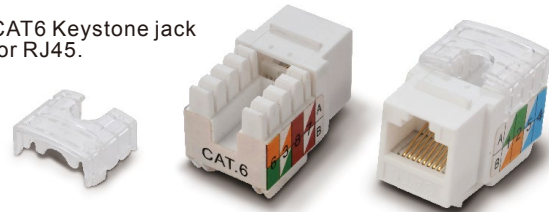

CAT 5e keystone jack for RJ45.

- Meet ISO/IEC 11801, TIA/EIA568C.
- Own patent products.
- Used for Wall Plate.
- Fit for wires AWG22-26.
- IDC omsertopm life 200 cycles.
- Plug insertion life 750 cycles Min .
- Dielectric strength:When applied AC 750V or DC 1000V 1 minute between adjacent terminal NO change.
- Material:Using PC/ABS for cover, PC for module,phosphor bronze for IDC wire post.

M245-1

CAT 5e keystone jack for RJ45.

M245-2

CAT 5e keystone jack.

M245-3

CAT 5e keystone jack

M245-4

CAT6 Keystone jack for RJ45.

- Meet ISO/IEC 11801, TIA/EIA568C.
- Own patent products.
- Used for Wall Plate.
- Fit for wires AWG22-26.
- IDC omsertopm life 200 cycles.
- Plug insertion life 750 cycles Min.
- Dielectric strength: When applied AC 750V or DC 1000V 1 minute between adjacent terminal NO change.
- Material: Using PC/ABS for cover, PC for module, phosphor bronze for IDC wire post.
- Cat.6 keystone jack 180°.

M255A-1

Cat.5e keystone jack.

- Meet ISO/IEC 11801, TIA/EIA568C.
- Used for Wall Plate.
- Fit for wires AWG22-26.
- IDC omsertopm life 200 cycles.
- Plug insertion life 750 cycles Min.
- Dielectric strength: When applied AC 750V or DC 1000V 1 minute between adjacent terminal NO change.
- Material: Using PC/ABS for cover, PC for module, phosphor bronze for IDC wire post.
- Cat.5e keystone jack 180°.