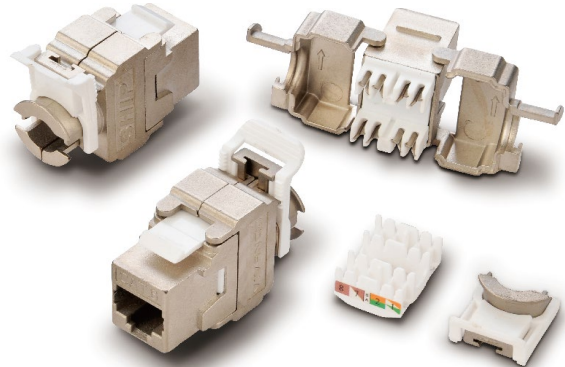

M255A-1

Cat.5e keystone jack.

- Meet ISO/IEC 11801, TIA/EIA568C.
- Used for Wall Plate.
- Fit for wires AWG22-26.
- IDC omsertopm life 200 cycles.
- Plug insertion life 750 cycles Min.
- Dielectric strength: When applied AC 750V or DC 1000V 1 minute between adjacent terminal NO change.
- Material: Using PC/ABS for cover, PC for module, phosphor bronze for IDC wire post.
- Cat.5e keystone jack 180°.

M247

Cat.5e keystone jack shielded.

- Meet ISO/IEC 11801, TIA/EIA568C.
- Cat.5e 90° Fully Shielded.

MODULES

M243

CAT5e Keystone jack shielded.

- Meet ISO/IEC 11801, TIA/EIA568C
- Own patent products.
- Fit for wires AWG22-26
- IDC omsertopm life 200 cycles
- Plug insertion life 750 cycles Min
- Dielectric strength:When applied AC 750V or DC 1000V 1 minute between adjacent terminal NO change
- Material:Using PC/ABS for cover,PC for module,phosphor bronze for IDC wire post.

M253

CAT6 Keystone jack shielded.

- Meet ISO/IEC 11801, TIA/EIA568C.
- Own patent products.
- Fit for wires AWG22-26.
- IDC omsertopm life 200 cycles.
- Plug insertion life 750 cycles Min .
- Dielectric strength:When applied AC 750V or DC 1000V 1 minute between adjacent terminal NO change.
- Material:Using PC/ABS for cover,PC for module,phosphor bronze for IDC wire post.

M254

CAT6 Keystone jack shielded.

- Meet ISO/IEC 11801, TIA/EIA568C.
- Own patent products.
- Fit for wires AWG22-26.
- IDC omsertopm life 200 cycles.
- Plug insertion life 750 cycles Min.
- Dielectric strength:When applied AC 750V or DC 1000V 1 minute between adjacent terminal NO change.
- Material:Using PC/ABS for cover,PC for module,phosphor bronze for IDC wire post.