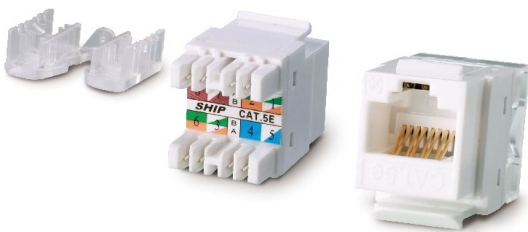

- Meet ISO/IEC 11801, TIA/EIA568C.
- Own patent products.
- Used for Wall Plate.
- Fit for wires AWG22-26.
- IDC omsertopm life 200 cycles.
- Plug insertion life 750 cycles Min.
- Dielectric strength: When applied AC 750V or DC 1000V 1 minute between adjacent terminal NO change.
- Material: Using PC/ABS for cover, PC for module, phosphor bronze for IDC wire post.
- Cat.6 keystone jack 180°.

M256

Telephone jack.

- Own patent products.
- For voice system.
- Contact with gold plated.
- Fit for wire AWG22-26.

M268

Cat.5e keystone jack Shielded

- Meet ISO/IEC 11801, TIA/EIA568C.
- Half shielded.
- Cat.5e 180° Half Shielded.
- Color: Black.

M255A-1

Cat.5e keystone jack.

- Meet ISO/IEC 11801, TIA/EIA568C.
- Used for Wall Plate.
- Fit for wires AWG22-26.
- IDC omsertopm life 200 cycles.
- Plug insertion life 750 cycles Min.
- Dielectric strength: When applied AC 750V or DC 1000V 1 minute between adjacent terminal NO change.
- Material: Using PC/ABS for cover, PC for module, phosphor bronze for IDC wire post.
- Cat.5e keystone jack 180°.

M247

Cat.5e keystone jack shielded.

- Meet ISO/IEC 11801, TIA/EIA568C.
- Cat.5e 90° Fully Shielded.

MODULES

M243

CAT5e Keystone jack shielded.

- Meet ISO/IEC 11801, TIA/EIA568C
- Own patent products.
- Fit for wires AWG22-26
- IDC omsertopm life 200 cycles
- Plug insertion life 750 cycles Min
- Dielectric strength:When applied AC 750V or DC 1000V 1 minute between adjacent terminal NO change
- Material:Using PC/ABS for cover,PC for module,phosphor bronze for IDC wire post.