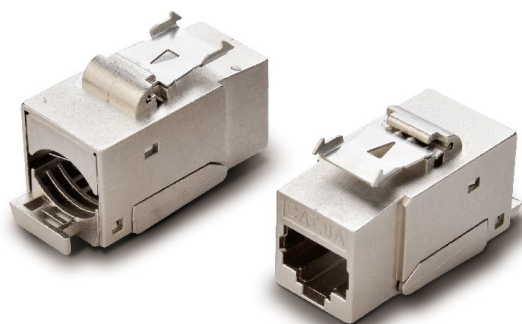

M255A-1

Cat.5e keystone jack.

- Meet ISO/IEC 11801, TIA/EIA568C.
- Used for Wall Plate.
- Fit for wires AWG22-26.
- IDC omsertopm life 200 cycles.
- Plug insertion life 750 cycles Min.
- Dielectric strength: When applied AC 750V or DC 1000V 1 minute between adjacent terminal NO change.
- Material: Using PC/ABS for cover, PC for module, phosphor bronze for IDC wire post.
- Cat.5e keystone jack 180°.

M253

CAT6 Keystone jack shielded.

- Meet ISO/IEC 11801, TIA/EIA568C.
- Own patent products.
- Fit for wires AWG22-26.
- IDC omsertopm life 200 cycles.
- Plug insertion life 750 cycles Min .
- Dielectric strength:When applied AC 750V or DC 1000V 1 minute between adjacent terminal NO change.
- Material:Using PC/ABS for cover,PC for module,phosphor bronze for IDC wire post.

M254

CAT6 Keystone jack shielded.

- Meet ISO/IEC 11801, TIA/EIA568C.
- Own patent products.
- Fit for wires AWG22-26.
- IDC omsertopm life 200 cycles.
- Plug insertion life 750 cycles Min.
- Dielectric strength:When applied AC 750V or DC 1000V 1 minute between adjacent terminal NO change.
- Material:Using PC/ABS for cover,PC for module,phosphor bronze for IDC wire post.

M264

CAT6A Keystone jack shielded.

- Meet ISO/IEC 11801, TIA/EIA568C.
- Own patent products.
- Fit for wires AWG22-26.
- IDC omsertopm life 200 cycles.
- Plug insertion life 750 cycles Min .
- Dielectric strength:When applied AC 750V or DC 1000V 1 minute between adjacent terminal NO change.
- Material:Using PC/ABS for cover,PC for module,phosphor bronze for IDC wire post.