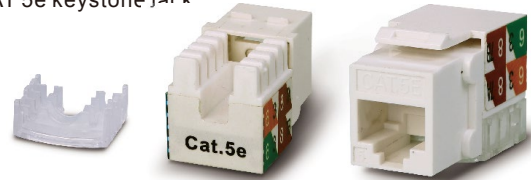

CAT 5e keystone jack for RJ45.

- Meet ISO/IEC 11801, TIA/EIA568C.
- Own patent products.
- Used for Wall Plate.
- Fit for wires AWG22-26.
- IDC omsertopm life 200 cycles.
- Plug insertion life 750 cycles Min .
- Dielectric strength:When applied AC 750V or DC 1000V 1 minute between adjacent terminal NO change.
- Material:Using PC/ABS for cover, PC for module,phosphor bronze for IDC wire post.

M245-1

CAT 5e keystone jack for RJ45.

M245-2

CAT 5e keystone jack.

M245-3

CAT 5e keystone jack

M245-4

CAT6 Keystone jack for RJ45.

- Meet ISO/IEC 11801, TIA/EIA568C.
- Own patent products.
- Used for Wall Plate.
- Fit for wires AWG22-26.
- IDC omsertopm life 200 cycles.
- Plug insertion life 750 cycles Min.
- Dielectric strength: When applied AC 750V or DC 1000V 1 minute between adjacent terminal NO change.
- Material: Using PC/ABS for cover, PC for module, phosphor bronze for IDC wire post.
- Cat.6 keystone jack 180°.

M255A-1

Cat.5e keystone jack.

- Meet ISO/IEC 11801, TIA/EIA568C.
- Used for Wall Plate.
- Fit for wires AWG22-26.
- IDC omsertopm life 200 cycles.
- Plug insertion life 750 cycles Min.
- Dielectric strength: When applied AC 750V or DC 1000V 1 minute between adjacent terminal NO change.
- Material: Using PC/ABS for cover, PC for module, phosphor bronze for IDC wire post.
- Cat.5e keystone jack 180°.