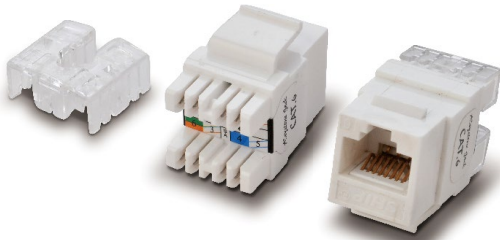

CAT 5e keystone jack for RJ45.

- Meet ISO/IEC 11801, TIA/EIA568C.
- Own patent products.
- Used for Wall Plate.
- Fit for wires AWG22-26.
- IDC omsertopm life 200 cycles.
- Plug insertion life 750 cycles Min .
- Dielectric strength:When applied AC 750V or DC 1000V 1 minute between adjacent terminal NO change.
- Material:Using PC/ABS for cover, PC for module,phosphor bronze for IDC wire post.

M245-5/6

CAT6/6A Keystone jack without using tools.

- Own patent products.

Order Information:

PART Number	Descriptioa
M245-5	Cat6
M245-6	Cat6A

MODULES

M255

Cat6 keystone jack.

- Meet ISO/IEC 11801, TIA/EIA568C.
- Own patent products.
- Used for Wall Plate.
- Fit for wires AWG22-26.
- IDC omsertopm life 200 cycles.
- Plug insertion life 750 cycles Min.
- Dielectric strength: When applied AC 750V or DC 1000V 1 minute between adjacent terminal NO change.
- Material: Using PC/ABS for cover, PC for module, phosphor bronze for IDC wire post.
- Cat.6 keystone jack 180°.

M255A-1

Cat.5e keystone jack.

- Meet ISO/IEC 11801, TIA/EIA568C.
- Used for Wall Plate.
- Fit for wires AWG22-26.
- IDC omsertopm life 200 cycles.
- Plug insertion life 750 cycles Min.
- Dielectric strength: When applied AC 750V or DC 1000V 1 minute between adjacent terminal NO change.
- Material: Using PC/ABS for cover, PC for module, phosphor bronze for IDC wire post.
- Cat.5e keystone jack 180°.