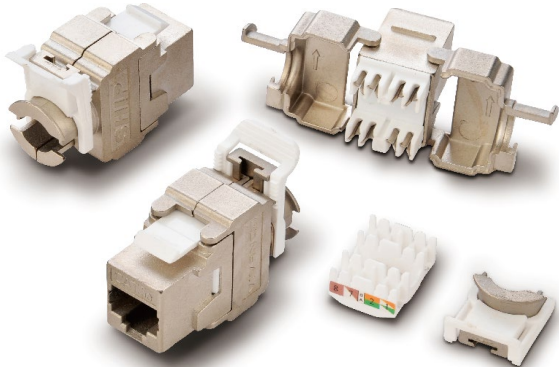

CAT 5e keystone jack for RJ45.

- Meet ISO/IEC 11801, TIA/EIA568C.
- Own patent products.
- Used for Wall Plate.
- Fit for wires AWG22-26.
- IDC omsertopm life 200 cycles.
- Plug insertion life 750 cycles Min .
- Dielectric strength:When applied AC 750V or DC 1000V 1 minute between adjacent terminal NO change.
- Material:Using PC/ABS for cover, PC for module,phosphor bronze for IDC wire post.

M255A-1

Cat.5e keystone jack.

- Meet ISO/IEC 11801, TIA/EIA568C.
- Used for Wall Plate.
- Fit for wires AWG22-26.
- IDC omsertopm life 200 cycles.
- Plug insertion life 750 cycles Min.
- Dielectric strength: When applied AC 750V or DC 1000V 1 minute between adjacent terminal NO change.
- Material: Using PC/ABS for cover, PC for module, phosphor bronze for IDC wire post.
- Cat.5e keystone jack 180°.

M247

Cat.5e keystone jack shielded.

- Meet ISO/IEC 11801, TIA/EIA568C.
- Cat.5e 90° Fully Shielded.

MODULES

M243

CAT5e Keystone jack shielded.

- Meet ISO/IEC 11801, TIA/EIA568C
- Own patent products.
- Fit for wires AWG22-26
- IDC omsertopm life 200 cycles
- Plug insertion life 750 cycles Min
- Dielectric strength:When applied AC 750V or DC 1000V 1 minute between adjacent terminal NO change
- Material:Using PC/ABS for cover,PC for module,phosphor bronze for IDC wire post.

M253

CAT6 Keystone jack shielded.

- Meet ISO/IEC 11801, TIA/EIA568C.
- Own patent products.
- Fit for wires AWG22-26.
- IDC omsertopm life 200 cycles.
- Plug insertion life 750 cycles Min .
- Dielectric strength:When applied AC 750V or DC 1000V 1 minute between adjacent terminal NO change.
- Material:Using PC/ABS for cover,PC for module,phosphor bronze for IDC wire post.