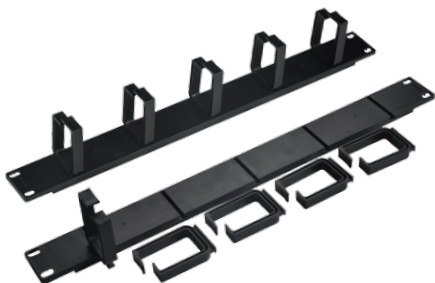

Plastic Horizontal Cable Ring

Feature

- Mounting horizontally on standard 19" cabinet.
- Material: Plastic and SPCC.
- Color: RAL90005(Black).

Model	Dimension W*D*H(mm)	Installation Size(mm)
MHSPNORSS1901	483*42*80	465
MHSPNORSS1902	483*88*80	465

High-density Cable Manager

Feature

- Supply high-performance cable manager for cable and fiber patch cord.
- Can open the cover from double sides through snap hinges easily.
- Material: SPCC+Plastic.
- Color: RAL90005(Black).

Model	Dimension W*D*H(mm)	Installation Size(mm)
MHSPSCFRS1901	483*42*92	465
MHSPSCFRS1902	483*88*92	465

Knock down Cable Ring

Feature

- Mounting horizontally on standard 19" cabinet.
- Material: full Plastic.
- Can knock down packing.
- Color: RAL90005(Black).

Model	Dimension W*D*H(mm)	Installation Size(mm)
MHPPNORRS1901	483*42*60	465
MHPPNORRS1902	483*88*60	465

Cabinet & Rack Accessories

Double sides plastic cable manager

Feature

- Double sides plastic cable manager.
- Mounting horizontally on standard 19" cabinet.
- Material:full Plastic.
- Color:RAL90005(Black).