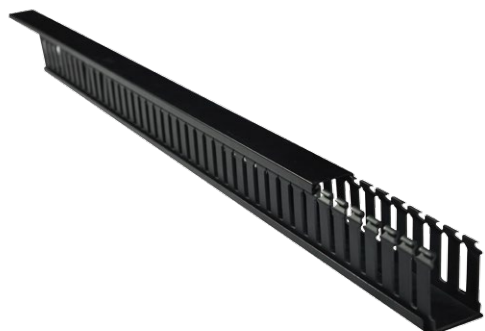

High-density Cable Manager

Feature

- Supply high-performance cable manager for cable and fiber patch cord.
- Can open the cover from double sides through snap hinges easily.
- Material: SPCC+Plastic.
- Color: RAL90005(Black).

Model	Dimension W*D*H(mm)	Installation Size(mm)
MHPPPCFMS1901	483*85*48	465
MHPPPCFMS1902	483*85*92	465

Vertical Cable Manager

Feature

- Toolless mounting vertically with plastic mounting buttons.
- Material:SPCC amd plastic cable rings.
- 2pcs one set.
- Color:RAL90005(Black).

Model	Dimension W*D*H(mm)	Application
MVSPNORSS3401	45*95*860	Vertical tool-less mounting
MVSPNORSS3402	88*98*860	Vertical tool-less mounting

Feature

- Toolless mounting vertically with plastic mounting buttons.
- Material:SPCC amd plastic cable rings.
- 2pcs one set.
- Color:RAL90005(Black).

Model	Dimension W*D*H(mm)	Application
MVSPPCFSS3401	45*70*860	Vertical tool-less mounting
MVSPPCFSS3402	88*70*860	Vertical tool-less mounting

Cabinet & Rack Accessories

Feature

- Designed for 800mm wide SSG rack.
- Easy removable and completed front cover.
- With plastic cable fingers provides high-density cabling system.
- Different height accept customized.
- Material:SPCC and plastic cable fingers.
- Color:RAL90005(Black).